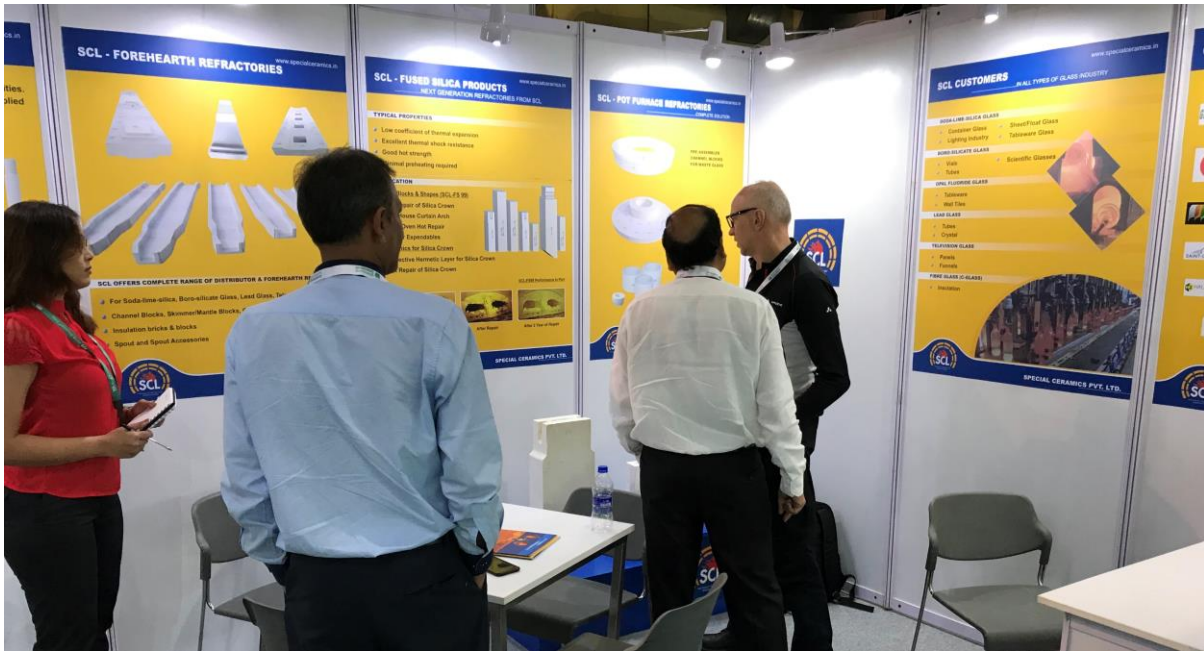

SPECIAL CERAMICS

GLASSPEX MUMBAI

2019

Our booth at the exhibition

Our expendables range on display

Team from Schott, Piramal and HNG at our booth

Teams from different customers in Gujarat at our booth

SCL Sales & Marketing Team