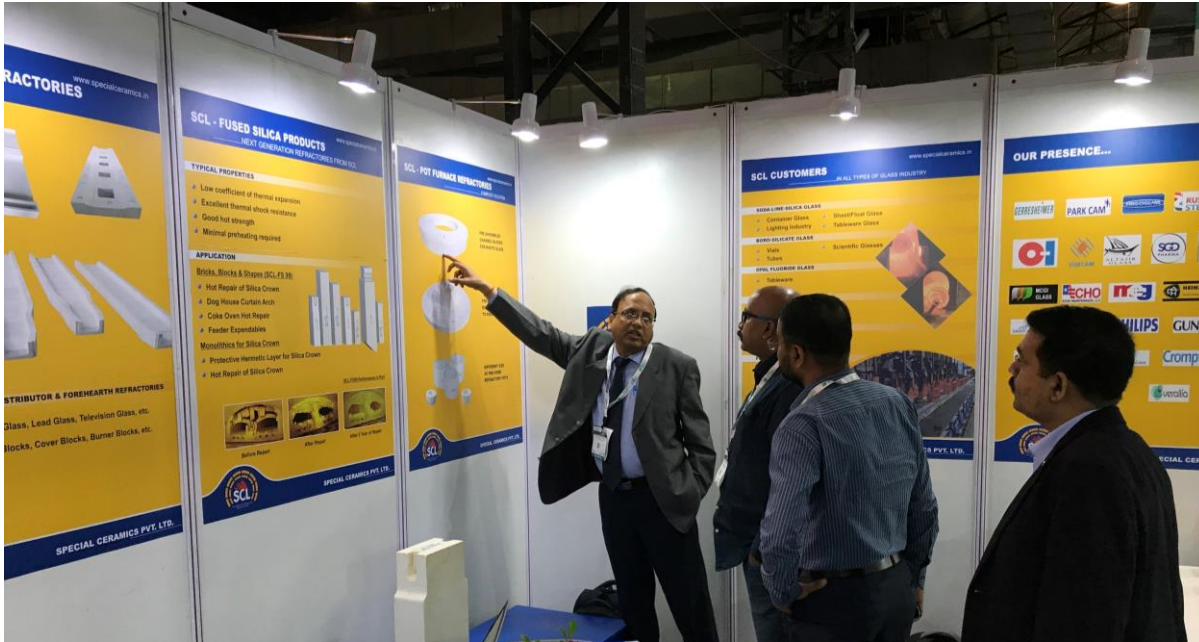

SPECIAL CERAMICS

GLASSPEX MUMBAI

2019

Our booth at the exhibition

Our expendables range on display

Team from Schott, Piramal and HNG at our booth

Teams from different customers in Gujarat at our booth

SCL Sales & Marketing Team