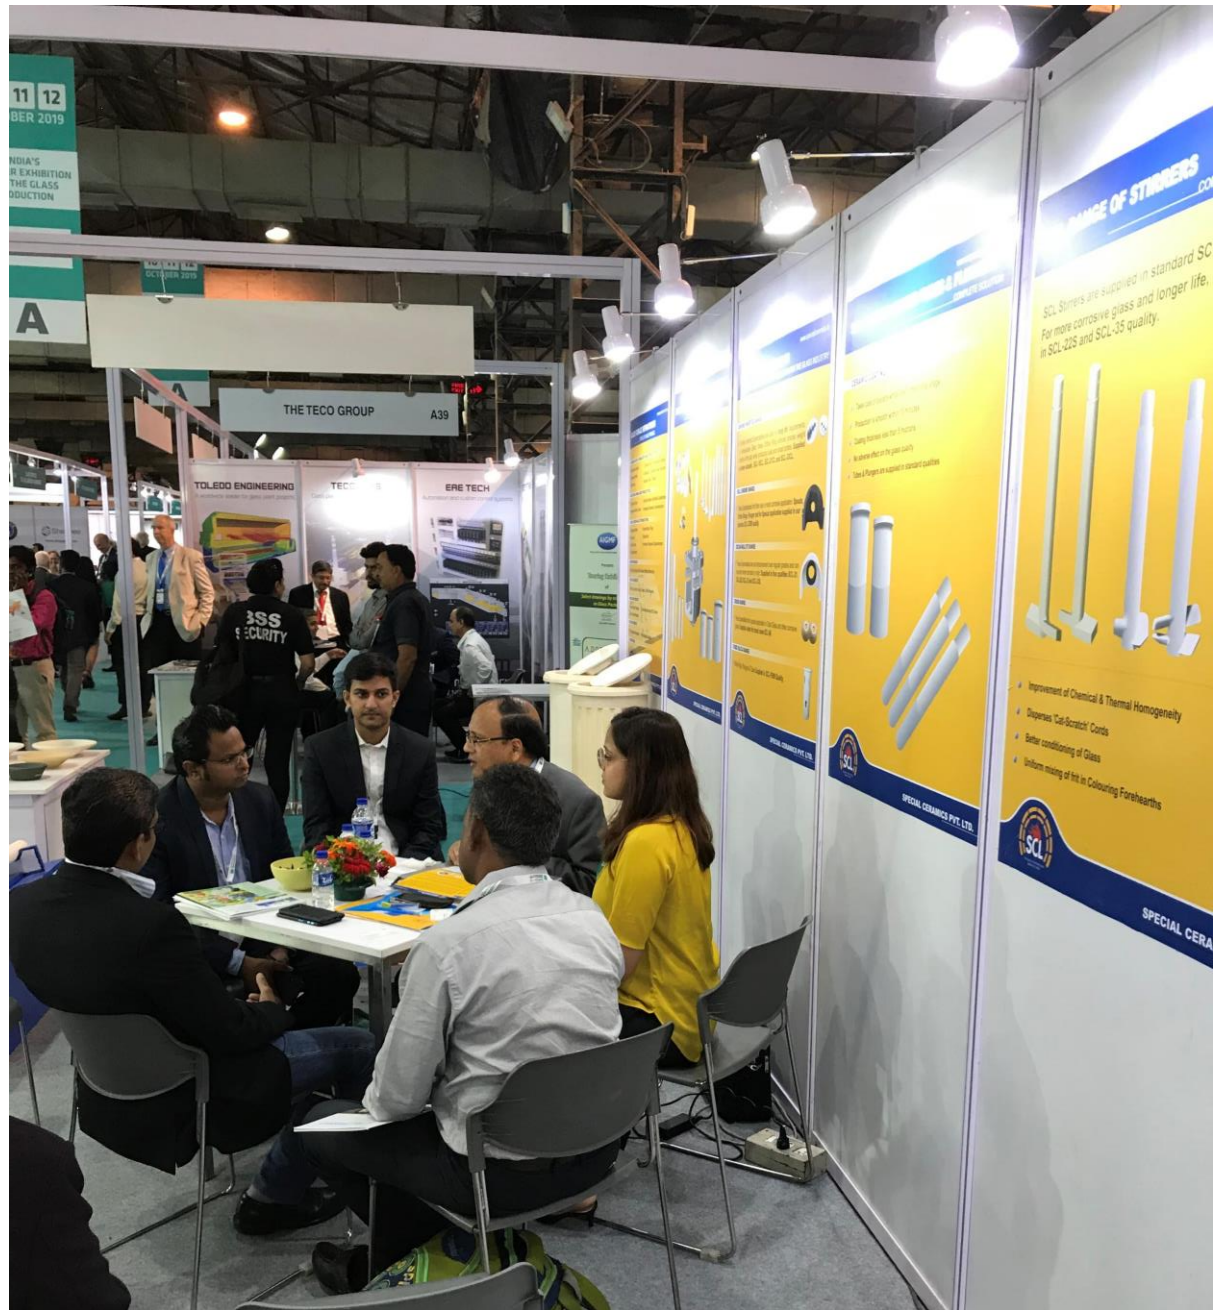

SPECIAL CERAMICS

GLASSPEX MUMBAI

2019

Our booth at the exhibition

Our expendables range on display

Team from Schott, Piramal and HNG at our booth

Teams from different customers in Gujarat at our booth

SCL Sales & Marketing Team